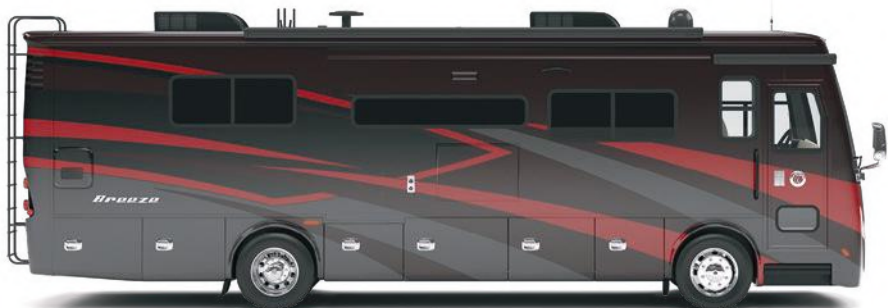

Premium Paint System

Our eight-step, full-body paint system features premium grade paints sealed with three layers of superclear coat with ultraviolet protection. An additional layer of high-performance film protects the front of the coach and select areas.

G6 FIRE OPAL